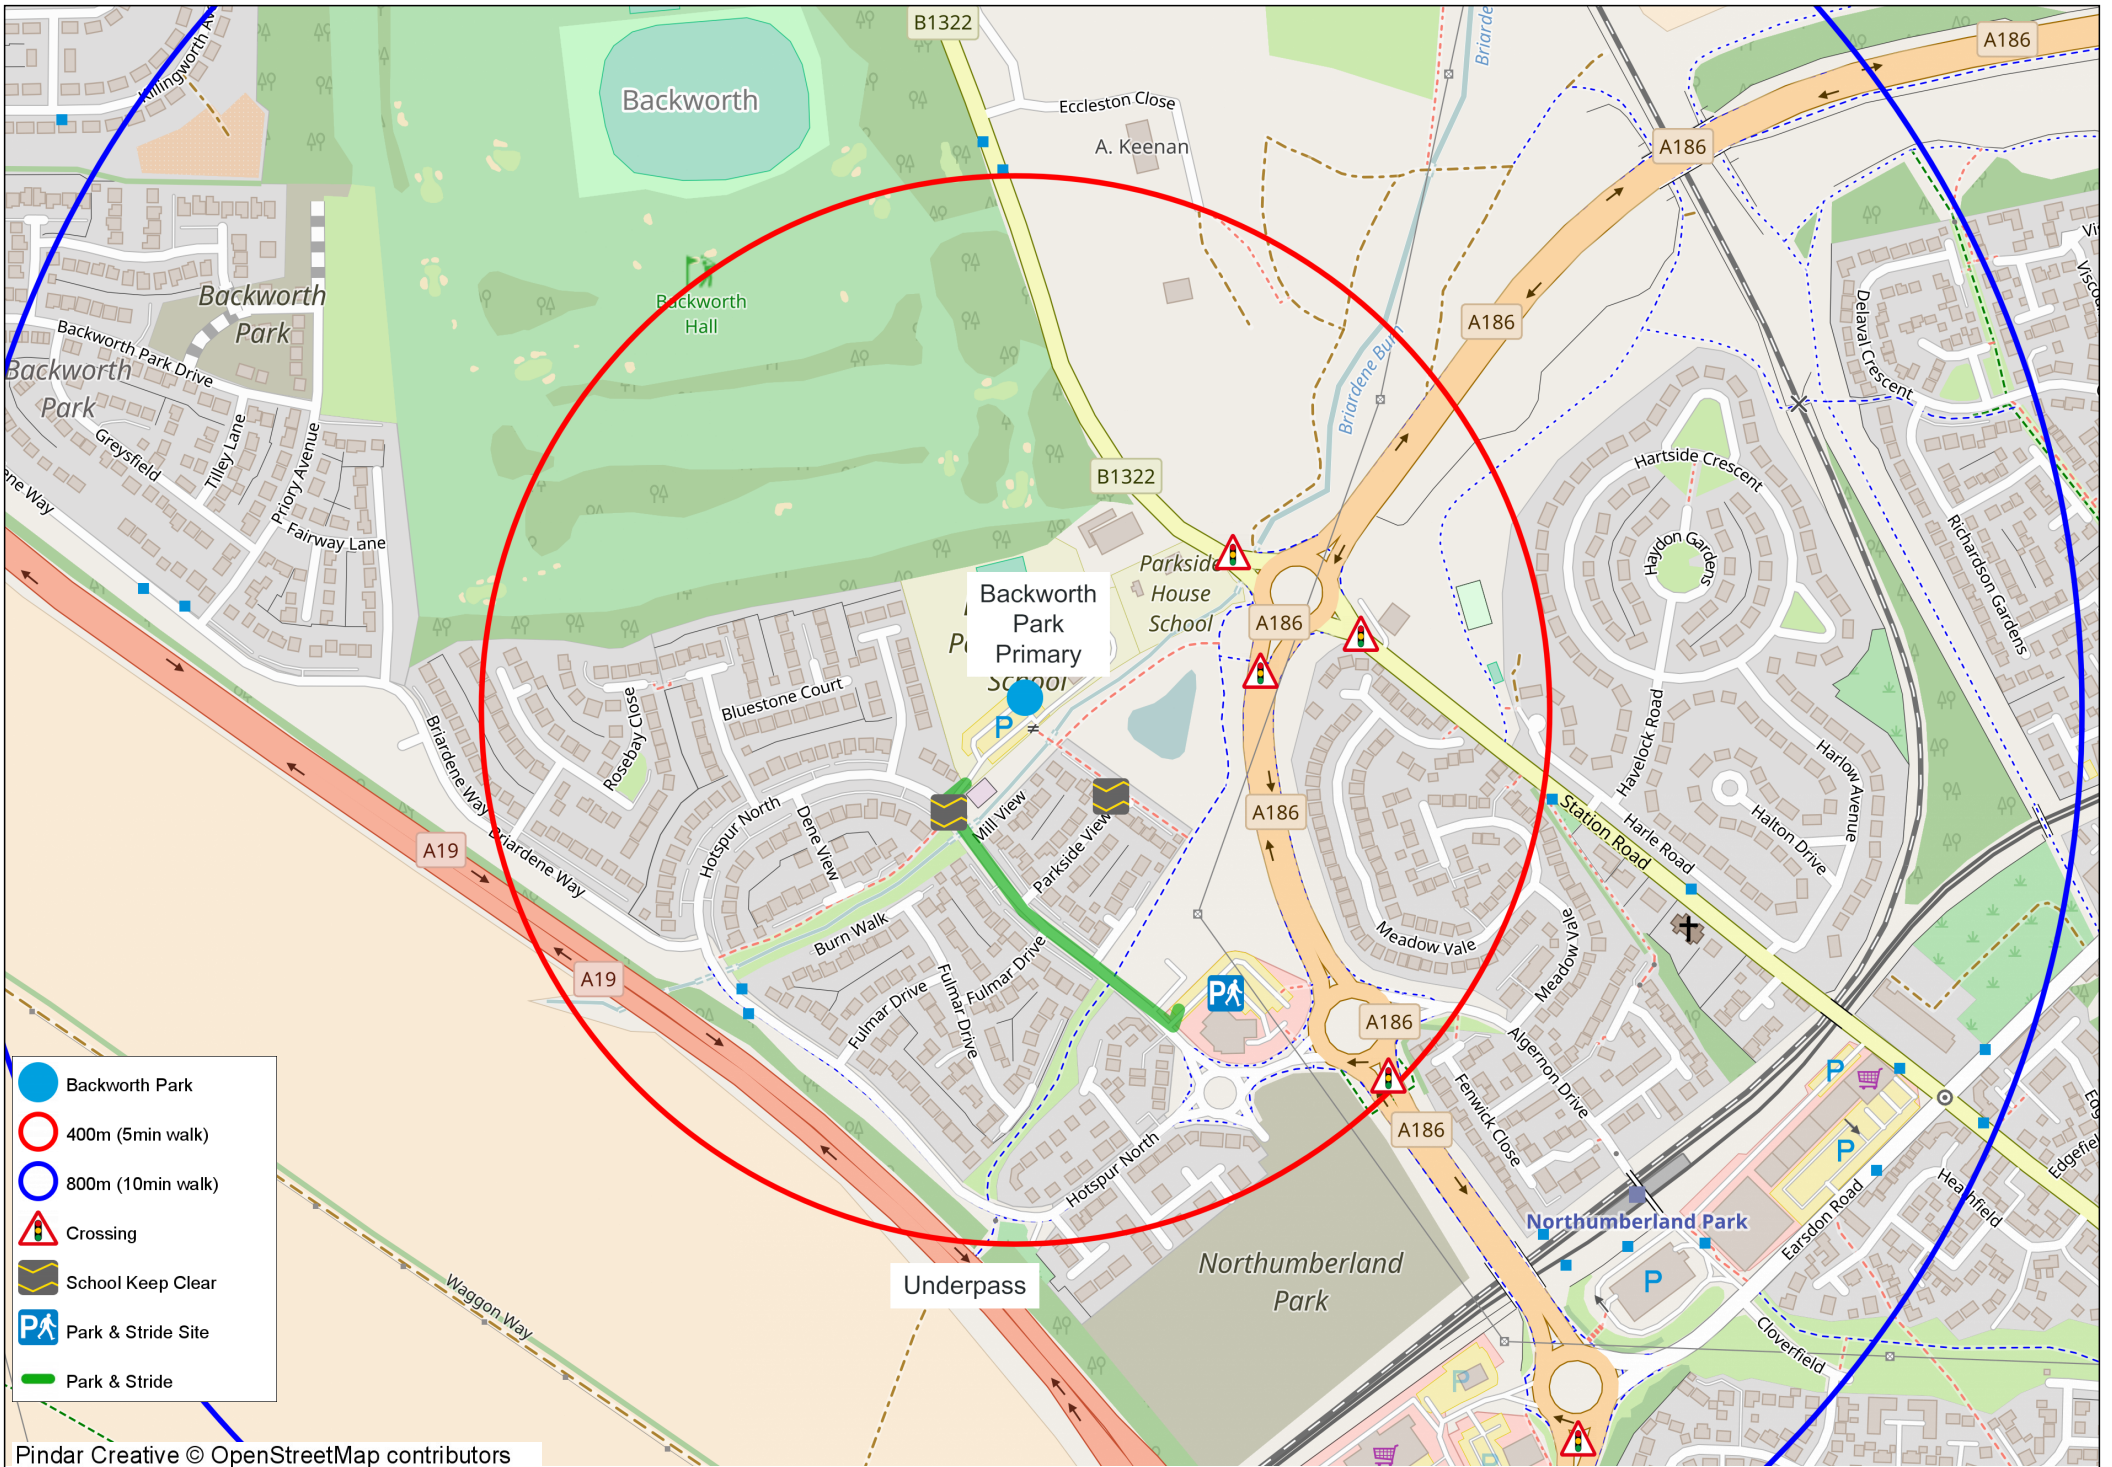

The Highway Code states that it is the responsibility of drivers to take care and reduce the dangers they cause to pedestrians and cyclists.

Backworth Park Primary school

Hotspur North

Backworth

North Tyneside

NE27 0FZ

Working in partnership with

-  Backworth Park
-  400m (5min walk)
-  800m (10min walk)
-  Crossing
-  School Keep Clear
-  Park & Stride Site
-  Park & Stride