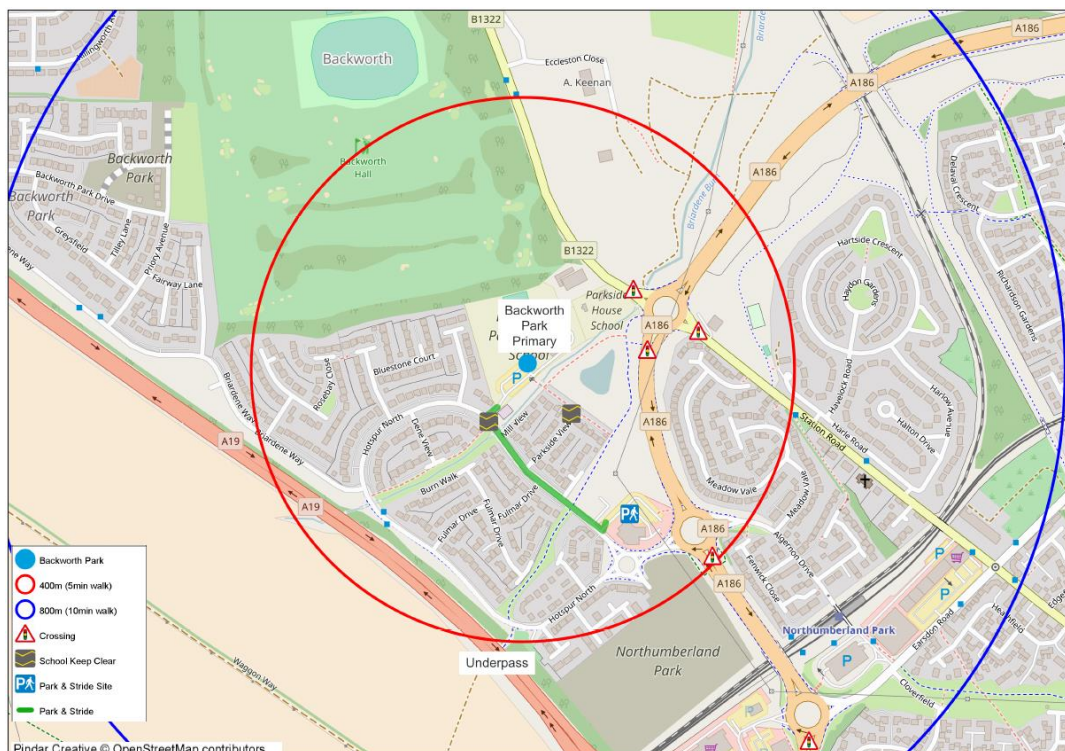

Cycle and Walking Links

Map B, below, shows the school site with 5-minute (red) and 10-minute (blue) walking zones. There is walking and cycling provision along both sides of the Shiremoor bypass. There are good links through the Backworth estate and to the south and west, including the [Waggonways](#).

Walking and cycling maps can be found on the Go Smarter Go Active site, direct link here: <https://gosmartergoactive.co.uk/wp-content/uploads/2021/07/north-tyneside-20k-map.pdf>

North Tyneside Council employees can apply to the Cycle to Work scheme which is now provided by Vivup - <https://www.vivupbenefits.co.uk/> Many other employers are also enrolled on similar schemes.

Map B

Park and Stride

If car use is essential, please consider parking further away from school (perhaps outside the circles on Map B) and actively travelling the last part of the journey. Alternatively, please remember that the Pavilion bar and grill car park is available to use by parents of our school. We respectfully ask that, for the safety of the pupils, you do not park on the streets near school.

Thank you for helping to keep our pupils safe and healthy.